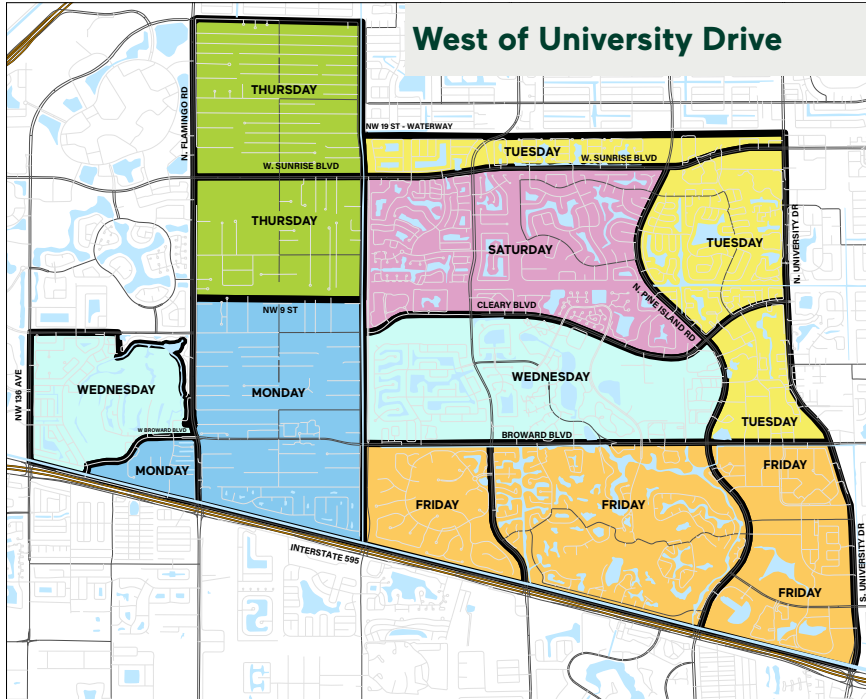

2026 BULK & YARD WASTE COLLECTION SCHEDULE: PLANTATION WEST

Bulk should be placed curbside on the day before collection, however, if necessary, bulk may be placed curbside as early as the Saturday before YOUR collection.

SATURDAY

JANUARY	17
FEBRUARY	14
MARCH	14
APRIL	18
MAY	16
JUNE	13
JULY	18
AUGUST	15
SEPTEMBER	19
OCTOBER	17
NOVEMBER	14
DECEMBER	19