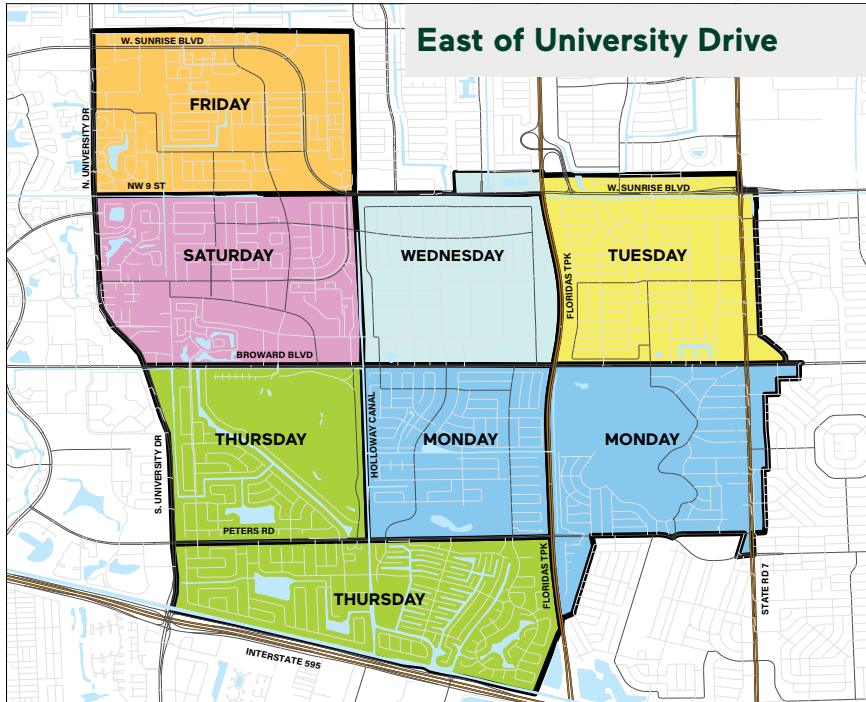

2026 BULK & YARD WASTE COLLECTION SCHEDULE: PLANTATION EAST

MONDAY	
JANUARY	5
FEBRUARY	2
MARCH	2
APRIL	6
MAY	4
JUNE	1
JULY	6
AUGUST	3
SEPTEMBER	7
OCTOBER	5
NOVEMBER	2
DECEMBER	7

TUESDAY	
JANUARY	6
FEBRUARY	3
MARCH	3
APRIL	7
MAY	5
JUNE	2
JULY	7
AUGUST	4
SEPTEMBER	8
OCTOBER	6
NOVEMBER	3
DECEMBER	8

WEDNESDAY	
JANUARY	7
FEBRUARY	4
MARCH	4
APRIL	8
MAY	6
JUNE	3
JULY	8
AUGUST	5
SEPTEMBER	9
OCTOBER	7
NOVEMBER	4
DECEMBER	9

THURSDAY	
JANUARY	8
FEBRUARY	5
MARCH	5
APRIL	9
MAY	7
JUNE	4
JULY	9
AUGUST	6
SEPTEMBER	10
OCTOBER	8
NOVEMBER	5
DECEMBER	10

FRIDAY	
JANUARY	9
FEBRUARY	6
MARCH	6
APRIL	10
MAY	8
JUNE	5
JULY	10
AUGUST	7
SEPTEMBER	11
OCTOBER	9
NOVEMBER	6
DECEMBER	11

SATURDAY	
JANUARY	10
FEBRUARY	7
MARCH	7
APRIL	11
MAY	9
JUNE	6
JULY	11
AUGUST	8
SEPTEMBER	12
OCTOBER	10
NOVEMBER	7
DECEMBER	12

Bulk should be placed curbside on the day before collection, however, if necessary, bulk may be placed curbside as early as the Saturday before YOUR collection.

For more Information, please contact:
 WM (954) 974-7500 • Public Works (954) 452-2535