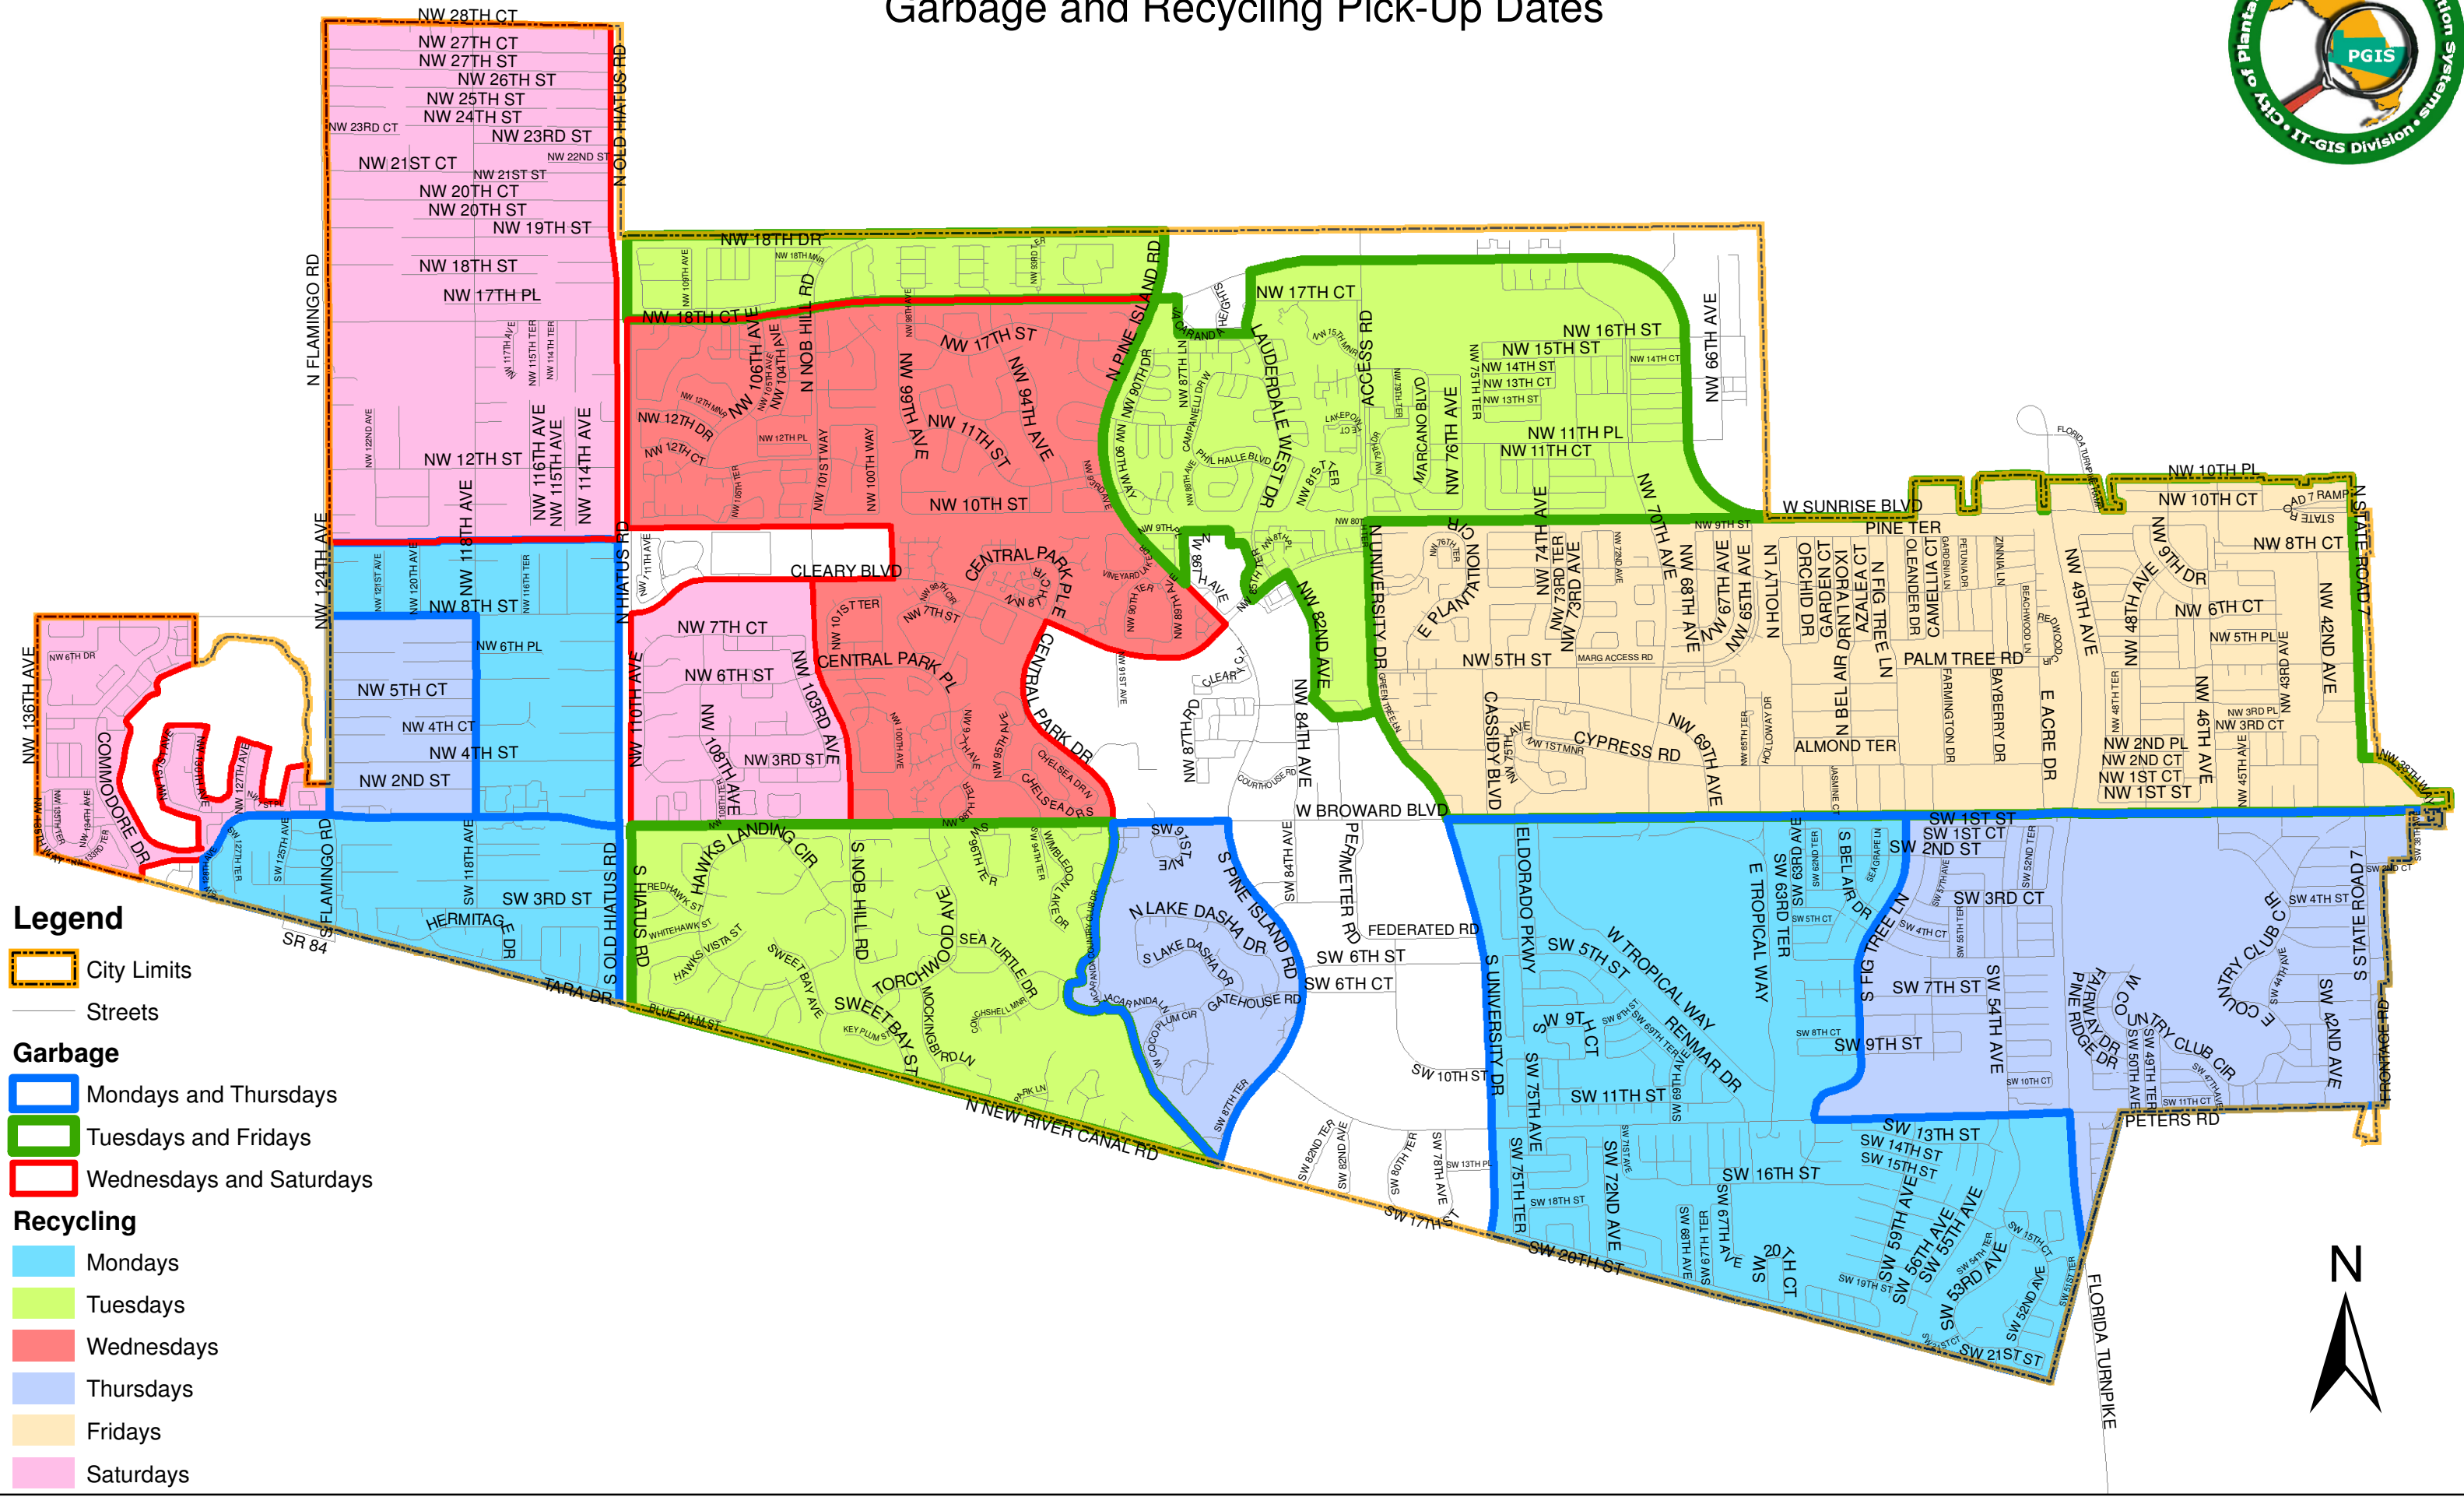

City of Plantation

Garbage and Recycling Pick-Up Dates

- Legend**
- City Limits
 - Streets
- Garbage**
- Mondays and Thursdays
 - Tuesdays and Fridays
 - Wednesdays and Saturdays
- Recycling**
- Mondays
 - Tuesdays
 - Wednesdays
 - Thursdays
 - Fridays
 - Saturdays