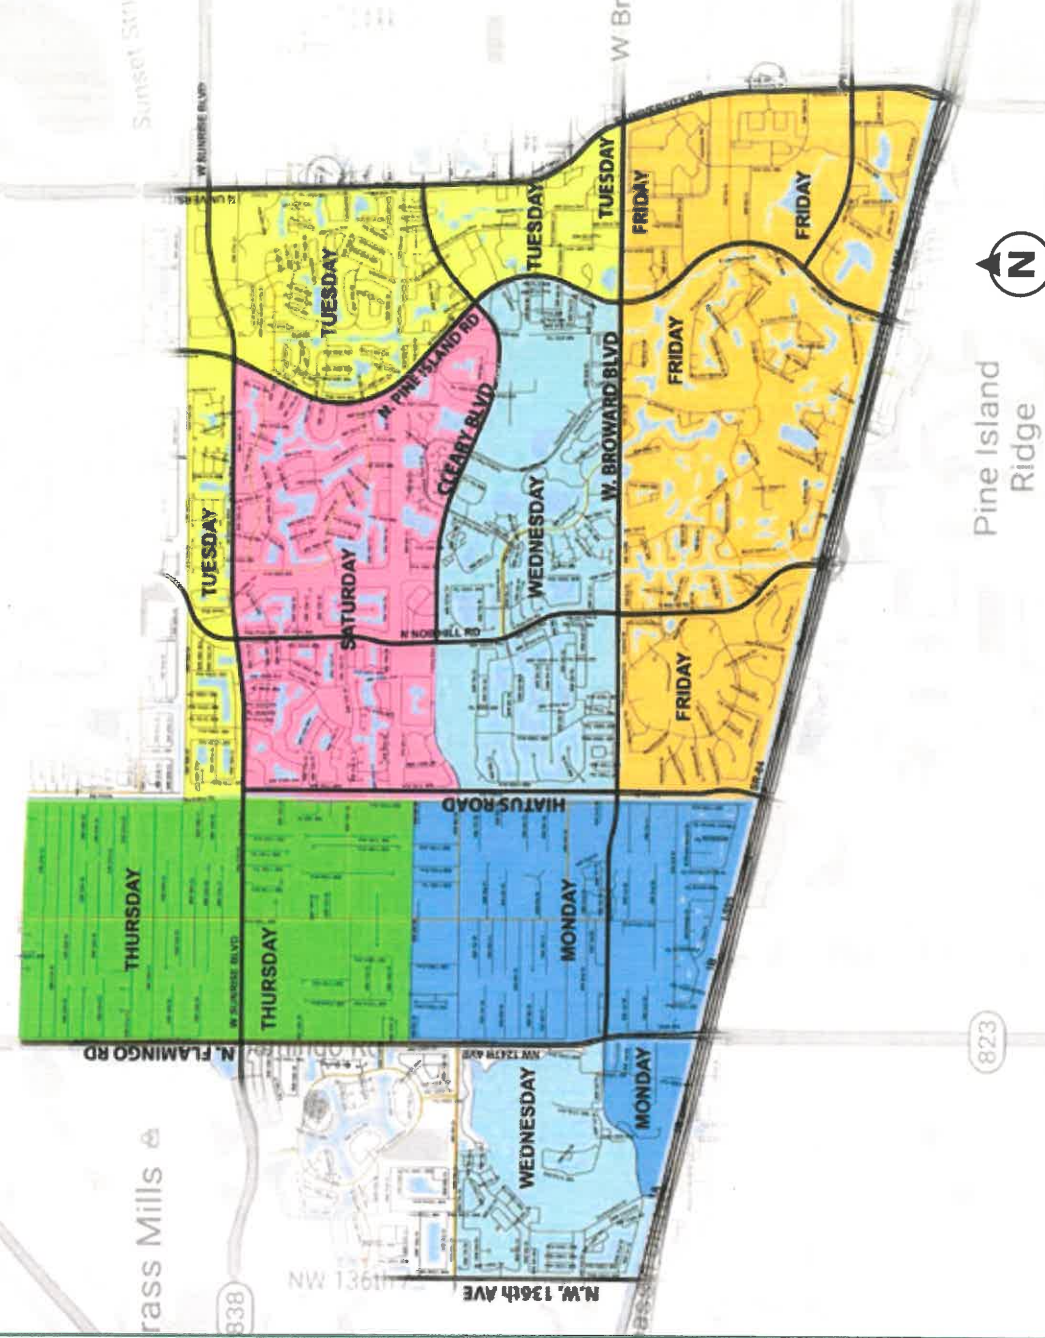

## West of University Drive

See map for your area's collection dates.

## Bulk Collection Calendar - January - December 2020

Please refer to the calendar below for your bulk collection. Your collection day of the week is shown on the map above.

MONDAY
1/13
2/10
3/9
4/13
5/11
6/8
7/13
8/10
9/14
10/12
11/9
12/14

TUESDAY
1/14
2/11
3/10
4/14
5/12
6/9
7/14
8/11
9/15
10/13
11/10
12/15

WEDNESDAY
1/15
2/12
3/11
4/15
5/13
6/10
7/15
8/12
9/16
10/14
11/11
12/16

THURSDAY
1/16
2/13
3/12
4/16
5/14
6/11
7/16
8/13
9/17
10/15
11/12
12/17

FRIDAY
1/17
2/14
3/13
4/17
5/15
6/12
7/17
8/14
9/18
10/16
11/13
12/18

SATURDAY
1/18
2/15
3/14
4/18
5/16
6/13
7/18
8/15
9/19
10/17
11/14
12/19