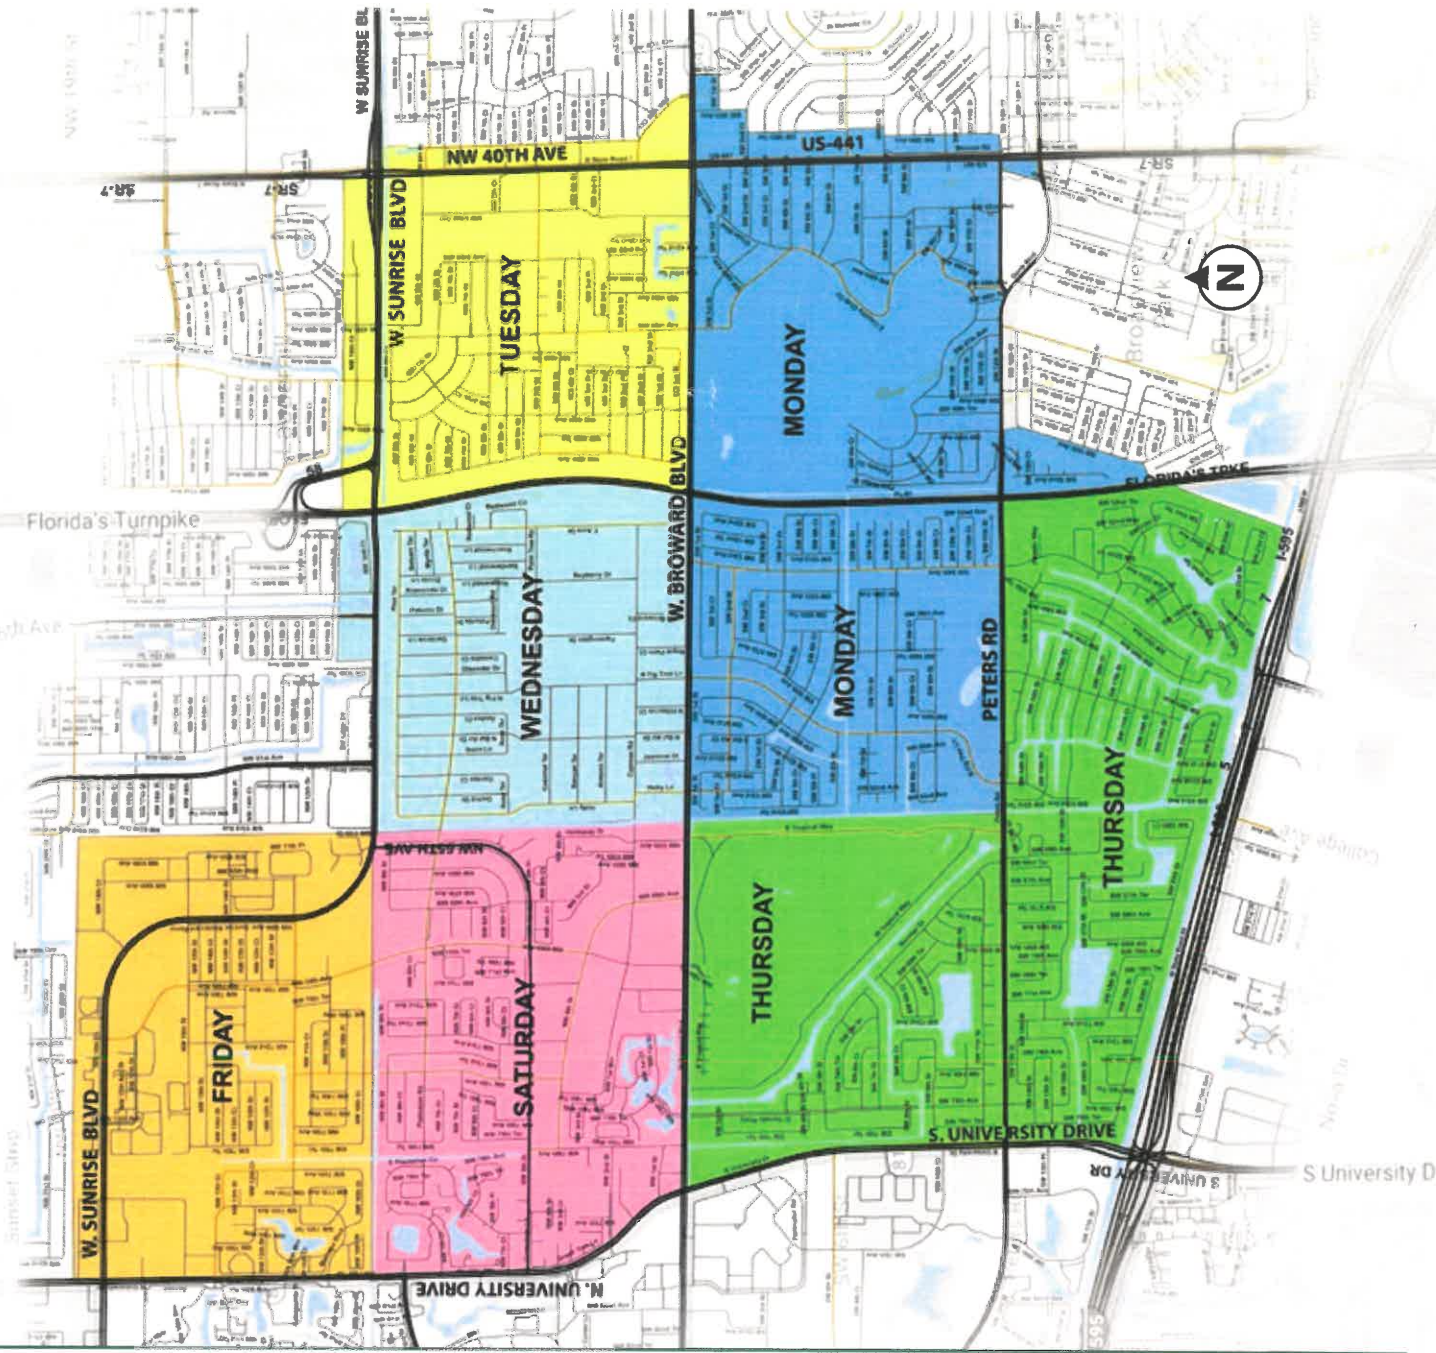

# Plantation Bulk & Yard Waste Collection Map

## East of University Drive

See map for your area's collection dates.

### Bulk Trash Collection

## Bulk Collection Calendar · January - December 2020

Please refer to the calendar below for your bulk collection. Your collection day of the week is shown on the map above.

MONDAY	TUESDAY	WEDNESDAY	THURSDAY	FRIDAY	SATURDAY
1/6	1/7	1/8	1/9	1/10	1/11
2/3	2/4	2/5	2/6	2/7	2/8
3/2	3/3	3/4	3/5	3/6	3/7
4/6	4/7	4/8	4/9	4/10	4/11
5/4	5/5	5/6	5/7	5/8	5/9
6/1	6/2	6/3	6/4	6/5	6/6
7/6	7/7	7/8	7/9	7/10	7/11
8/3	8/4	8/5	8/6	8/7	8/8
9/7	9/8	9/9	9/10	9/11	9/12
10/5	10/6	10/7	10/8	10/9	10/10
11/2	11/3	11/4	11/5	11/6	11/7
12/7	12/8	12/9	12/10	12/11	12/12