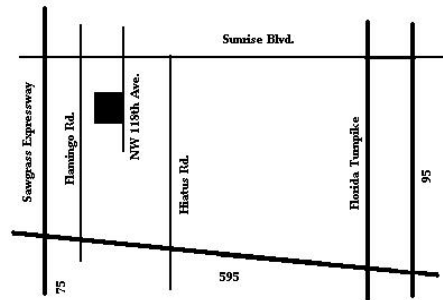

From 95 and FL Turnpike:

Take Sunrise Blvd West to a
Left onto NW 118th Ave

The Equestrian Center is the second entrance
on the Right.

From 595: Take Hiatus Rd North to a left
onto Sunrise. Take a left at the next light
onto NW 118th Ave.