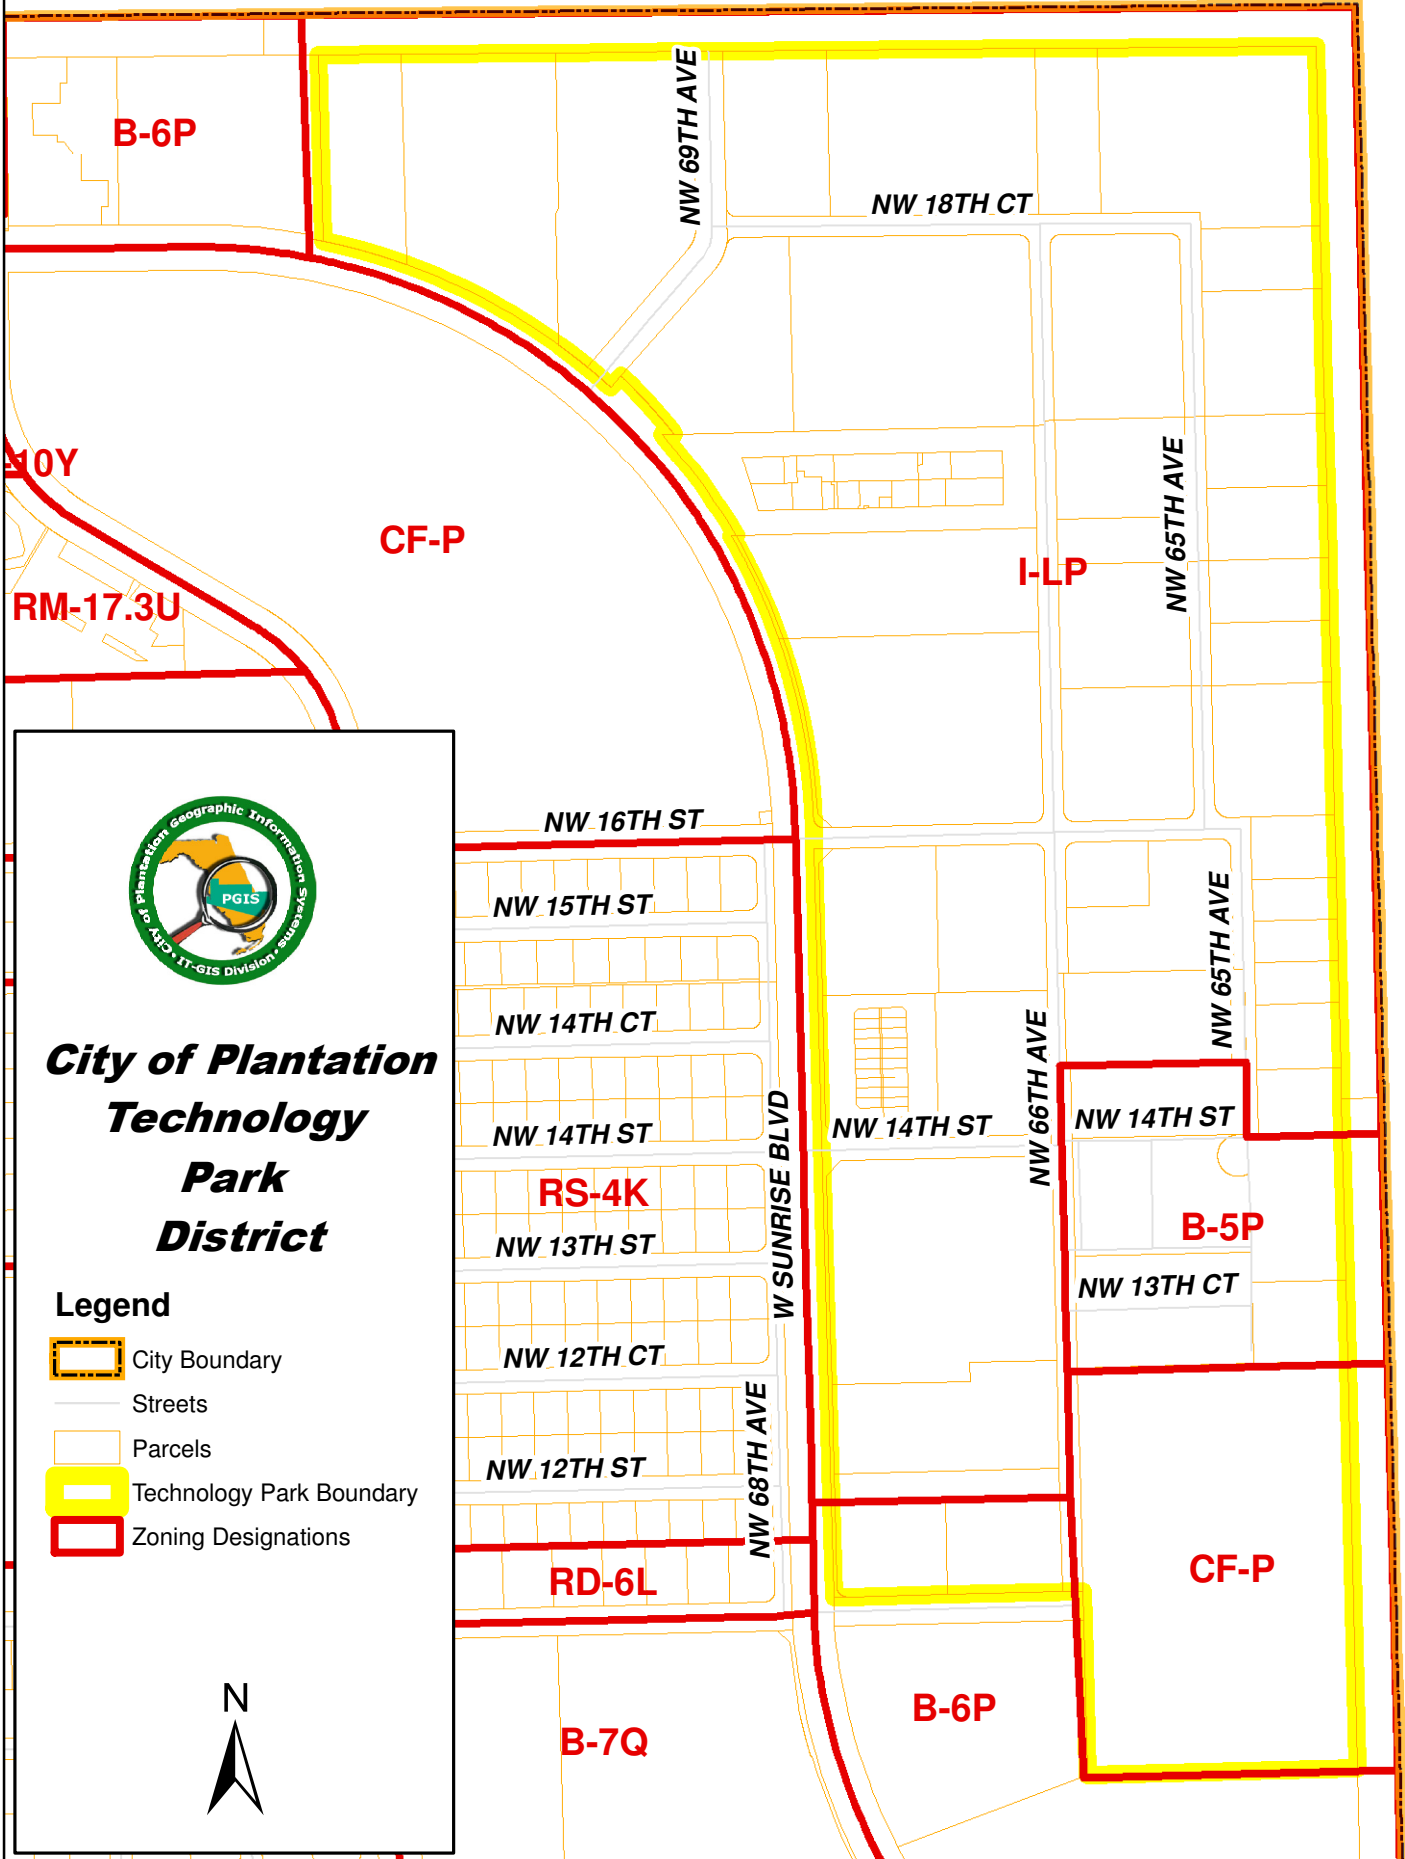

City of Sunrise

B-6P

NW 69TH AVE

NW 18TH CT

RM-17.3U

CF-P

I-LP

NW 65TH AVE

NW 16TH ST

NW 15TH ST

NW 14TH CT

NW 14TH ST

NW 14TH ST

NW 13TH ST

NW 14TH ST

NW 12TH CT

NW 12TH ST

NW 13TH CT

W SUNRISE BLVD

NW 68TH AVE

NW 66TH AVE

NW 65TH AVE

RD-6L

B-5P

CF-P

B-7Q

B-6P

City of Sunrise

City of Plantation Technology Park District

Legend

- City Boundary
- Streets
- Parcels
- Technology Park Boundary
- Zoning Designations